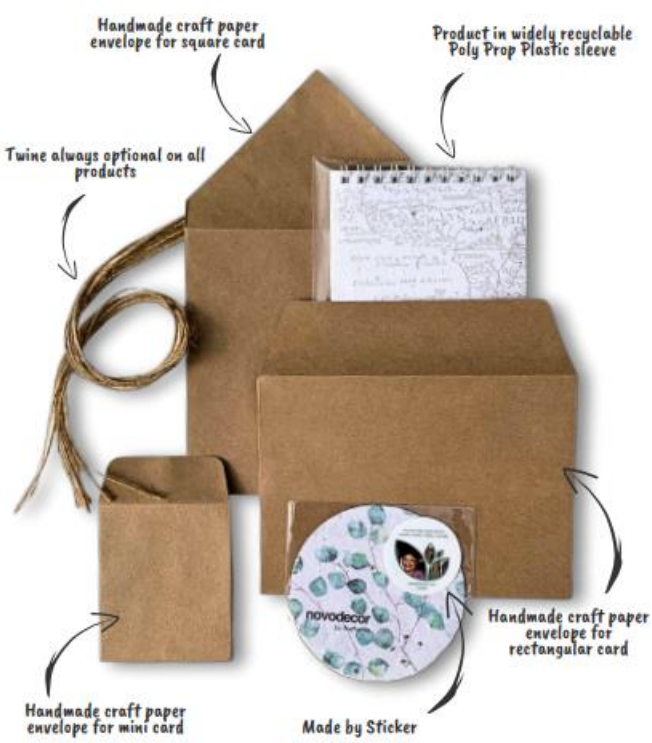

Back to work
Gift Inspiration

Deskdrops

**Curated, designed and packaged
FOR YOU**

Spekboom pot plant

- Ceramic Pot
- Spekboom Plant
- Soil & Pebbles
- Kraft Upright Box
- Custom Branded Belly Band
- Neatly and Securely Packaged for couriering

Growing paper Flowers, Herbs and Veg

- Gift tags
- Bookmarks
- Notepads
- Notebooks
- Coasters
- Bottle neck tags

Cubix desk mate

- Includes a pen holder, colourful memo pads and sticky flags

Glass and bamboo